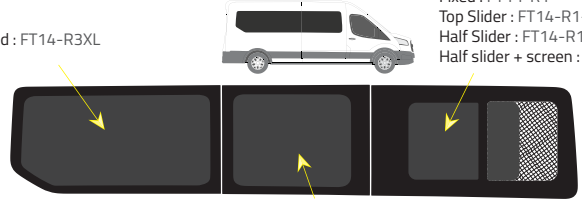

Driver's side **with** a side loading door

Fixed : FT14-R2M-2

Fixed : FT14-RS1
Top Slider : FT14-R1-TS
Half Slider : FT14-R1-FHS
Half slider + screen : FT14-R1-FHSS

Passenger's side **with** a side loading door

Fixed : FT14-LS1
Top Slider : FT14-L1-TS
Half Slider : FT14-L1-FHS
Half slider + screen : FT14-L1-FHSS

Fixed : FT14-L2M-2

L4 - Extended Wheelbase (XLWB)

Driver's side **without** a side loading door

Fixed : FT14-R3XL

Fixed : FT14-R1
Top Slider : FT14-R1-TS
Half Slider : FT14-R1-FHS
Half slider + screen : FT14-R1-FHSS

Fixed : FT14-R2L

Driver's side **with** a side loading door

Fixed : FT14-R3XL

Fixed : FT14-RS1
Top Slider : FT14-R1-TS
Half Slider : FT14-R1-FHS
Half slider + screen : FT14-R1-FHSS