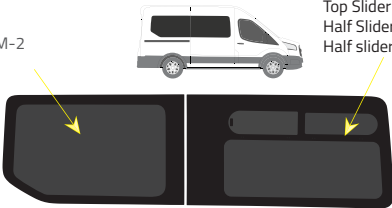

Product Range

Colors

-  Green (Clear) - 77% LT
-  Privacy - 17% LT

Types of windows

L2 - Medium Wheelbase (MWB)

Driver's side **without** a side loading door

Fixed : FT14-R2M-2

Fixed : FT14-R1
Top Slider : FT14-R1-TS
Half Slider : FT14-R1-FHS
Half slider + screen : FT14-R1-FHSS

Driver's side **with** a side loading door

Fixed : FT14-R2M-2

Fixed : FT14-RS1
Top Slider : FT14-R1-TS
Half Slider : FT14-R1-FHS
Half slider + screen : FT14-R1-FHSS

Passenger's side **with** a side loading door