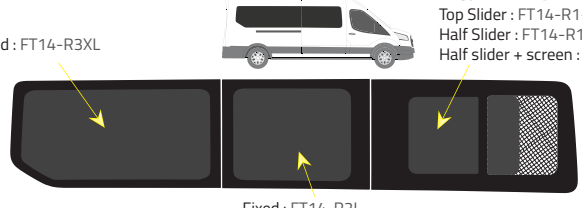

Driver's side **with** a side loading door

Fixed : FT14-R2M-2

Fixed : FT14-RS1
Top Slider : FT14-R1-TS
Half Slider : FT14-R1-FHS
Half slider + screen : FT14-R1-FHSS

Passenger's side **with** a side loading door

Fixed : FT14-LS1
Top Slider : FT14-L1-TS
Half Slider : FT14-L1-FHS
Half slider + screen : FT14-L1-FHSS

Fixed : FT14-L2M-2

L4 - Extended Wheelbase (XLWB)

Driver's side **without** a side loading door

Fixed : FT14-R3XL

Fixed : FT14-R1
Top Slider : FT14-R1-TS
Half Slider : FT14-R1-FHS
Half slider + screen : FT14-R1-FHSS

Fixed : FT14-R2L

Driver's side **with** a side loading door

Fixed : FT14-R3XL

Fixed : FT14-RS1
Top Slider : FT14-R1-TS
Half Slider : FT14-R1-FHS
Half slider + screen : FT14-R1-FHSS