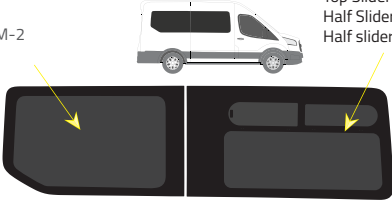

Product Range

Colors

-  Green (Clear) - 77% LT
-  Privacy - 17% LT

Types of windows

L2 - Medium Wheelbase (MWB)

Driver's side **without** a side loading door

Fixed : FT14-R2M-2

Fixed : FT14-R1
Top Slider : FT14-R1-TS
Half Slider : FT14-R1-FHS
Half slider + screen : FT14-R1-FHSS

Driver's side **with** a side loading door

Fixed : FT14-R2M-2

Fixed : FT14-RS1
Top Slider : FT14-R1-TS
Half Slider : FT14-R1-FHS
Half slider + screen : FT14-R1-FHSS

Passenger's side **with** a side loading door