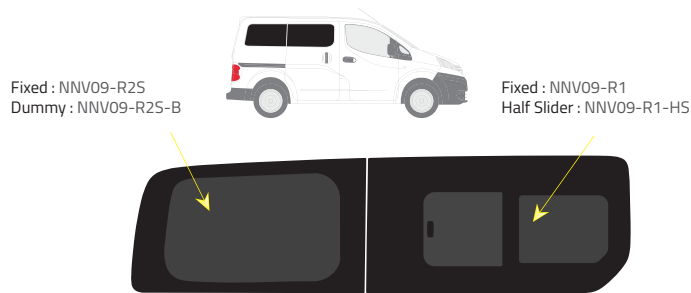

Product Range

Colors

-  Green (Clear) - 77% LT
-  Privacy - 17% LT

Types of windows

Fixed

Dummy

Half Slider

Driver's side