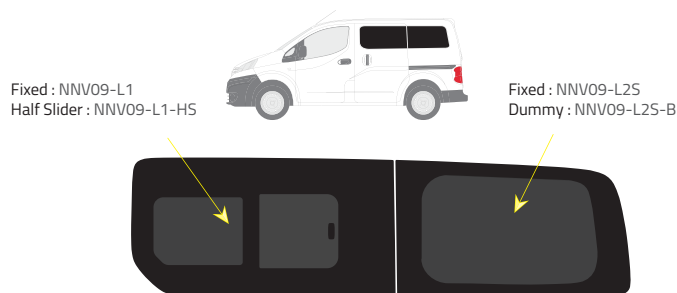

Product Range

Colors

-  Green (Clear) - 77% LT
-  Privacy - 17% LT

Types of windows

Fixed

Dummy

Half Slider

Driver's side

Passenger's side

Barn doors

Tailgate

Half Slider - Internal view (2013 - 2015)

Why Use Us...

ALL OUR GLASS MEETS

EU ECE E 43R and US DOT Standards

QUALITY CONTROL