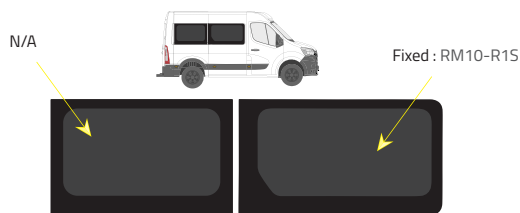

Product Range

1 of 2

Colors

-  Green (Clear) - 77% LT
-  Privacy - 17% LT

Types of windows

Fixed

Top Slider

Half Slider

L1 - Short Wheelbase (SWB)

Driver's side **without** a side loading door

Passenger's side **with** a side loading door

L3 RWD - Medium Wheelbase with Long overhang

Driver's side **without** a side loading door