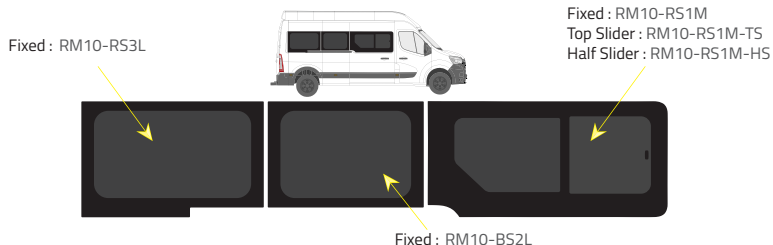

Fixed: RM10-B2M

Driver's side **with** a side loading door

Fixed: RM10-B52M

Passenger's side **with** a side loading door

Fixed: RM10-B52M

L2 - Medium Wheelbase (MWB)

Driver's side **without** a side loading door

Driver's side **with** a side loading door

Passenger's side **with** a side loading door

L3 FWD - Long Wheelbase (LWB)

Driver's side **without** a side loading door

Fixed: RM10-B2L

Driver's side **with** a side loading door

Fixed: RM10-B52L

Passenger's side **with** a side loading door

Fixed: RM10-B52L

Product Range

2 of 2

Colors

- Green (Clear) - 77% LT
- Privacy - 17% LT

Types of windows