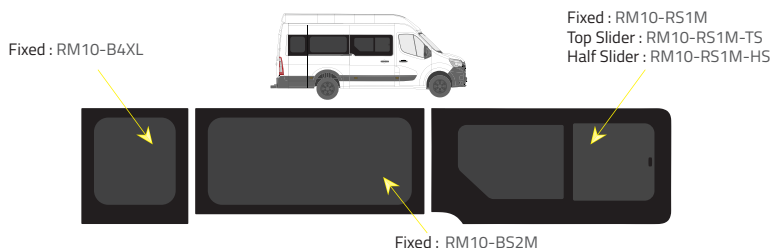

Product Range

1 of 2

Colors

-  Green (Clear) - 77% LT
-  Privacy - 17% LT

Types of windows

Fixed

Top Slider

Half Slider

L1 - Short Wheelbase (SWB)

Driver's side **without** a side loading door

Passenger's side **with** a side loading door

L3 RWD - Medium Wheelbase with Long overhang

Driver's side **without** a side loading door

Fixed: RM10-B2M

Driver's side **with** a side loading door

Fixed: RM10-B52M

Passenger's side **with** a side loading door

Fixed: RM10-B52M

L2 - Medium Wheelbase (MWB)

Driver's side **without** a side loading door