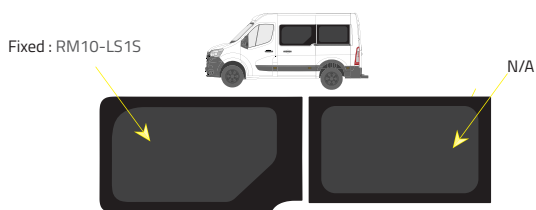

Product Range

1 of 2

Colors

-  Green (Clear) - 77% LT
-  Privacy - 17% LT

Types of windows

Fixed

Top Slider

Half Slider

L1 - Short Wheelbase (SWB)

Driver's side **without** a side loading door

Passenger's side **with** a side loading door

L3 RWD - Medium Wheelbase with Long overhang

Driver's side **without** a side loading door