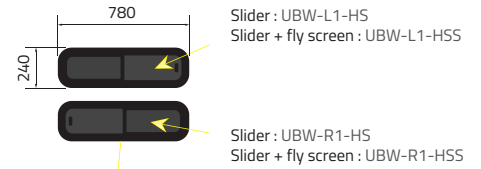

Fixed: RM10-B52L

Passenger's side **with** a side loading door

Fixed: RM10-B52L

Product Range

2 of 2

Colors

- Green (Clear) - 77% LT
- Privacy - 17% LT

Types of windows

L4 - Long Wheelbase with Long overhang

Driver's side **without** a side loading door

Rear barn doors

Driver's side **with** a side loading door

Universal Sliders

Passenger's side **with** a side loading door