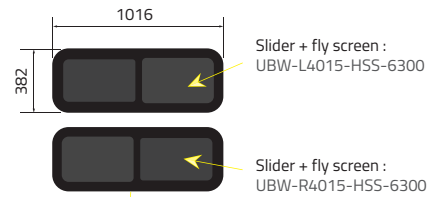

Fixed: RM10-B52L

Passenger's side **with** a side loading door

Fixed: RM10-B52L

Product Range

2 of 2

Colors

- Green (Clear) - 77% LT
- Privacy - 17% LT

Types of windows

L4 - Long Wheelbase with Long overhang

Driver's side **without** a side loading door

Rear barn doors

Driver's side **with** a side loading door

Universal Sliders

Passenger's side **with** a side loading door

Van lengths

L1

L2

L3 RWD

L3 FWD

L4

Why Use Us...

ALL OUR GLASS MEETS