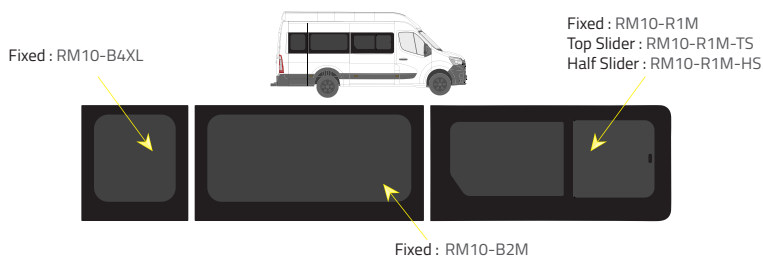

Product Range

1 of 2

Colors

-  Green (Clear) - 77% LT
-  Privacy - 17% LT

Types of windows

Fixed

Top Slider

Half Slider

L1 - Short Wheelbase (SWB)

Driver's side **without** a side loading door

Passenger's side **with** a side loading door

L3 RWD - Medium Wheelbase with Long overhang

Driver's side **without** a side loading door

Fixed: RM10-B2M

Driver's side **with** a side loading door

Fixed: RM10-B52M

Passenger's side **with** a side loading door

Fixed: RM10-B52M

L2 - Medium Wheelbase (MWB)

Driver's side **without** a side loading door