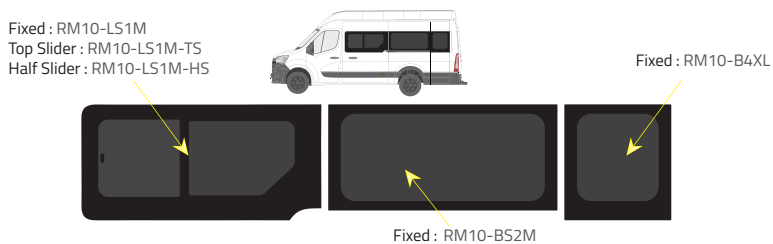

Product Range

1 of 2

Colors

-  Green (Clear) - 77% LT
-  Privacy - 17% LT

Types of windows

Fixed

Top Slider

Half Slider

L1 - Short Wheelbase (SWB)

Driver's side **without** a side loading door

Passenger's side **with** a side loading door

L3 RWD - Medium Wheelbase with Long overhang

Driver's side **without** a side loading door

Fixed: RM10-B2M

Driver's side **with** a side loading door

Fixed: RM10-B52M

Passenger's side **with** a side loading door

Fixed: RM10-B52M

L2 - Medium Wheelbase (MWB)

Driver's side **without** a side loading door