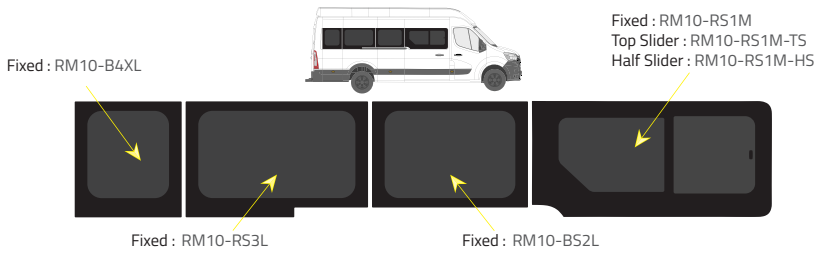

Fixed: RM10-B52L

Passenger's side **with** a side loading door

Fixed: RM10-B52L

Product Range

2 of 2

Colors

- Green (Clear) - 77% LT
- Privacy - 17% LT

Types of windows

L4 - Long Wheelbase with Long overhang

Driver's side **without** a side loading door

Rear barn doors

Driver's side **with** a side loading door

Universal Sliders

Passenger's side **with** a side loading door

Van lengths

L1

L2

L3 RWD

L3 FWD

L4

Why Use Us...

ALL OUR GLASS MEETS