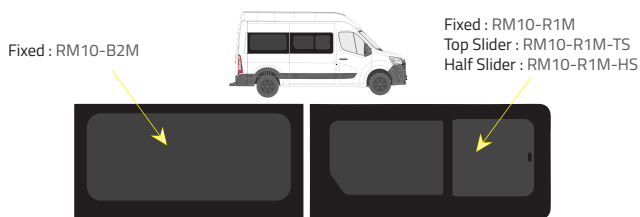

L1 - Short Wheelbase (SWB)

Driver's side **without** a side loading door

Passenger's side **with** a side loading door

L3 RWD - Medium Wheelbase with Long overhang

Driver's side **without** a side loading door

Fixed: RM10-B2M

Driver's side **with** a side loading door

Fixed: RM10-B52M

Passenger's side **with** a side loading door

Fixed: RM10-B52M

L2 - Medium Wheelbase (MWB)

Driver's side **without** a side loading door

Driver's side **with** a side loading door

Passenger's side **with** a side loading door

L3 FWD - Long Wheelbase (LWB)

Driver's side **without** a side loading door

Fixed: RM10-B2L

Driver's side **with** a side loading door