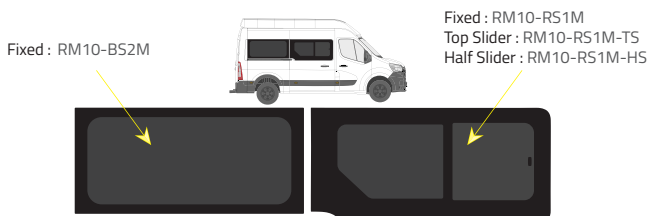

L1 - Short Wheelbase (SWB)

Driver's side **without** a side loading door

Passenger's side **with** a side loading door

L3 RWD - Medium Wheelbase with Long overhang

Driver's side **without** a side loading door

Fixed: RM10-B2M

Driver's side **with** a side loading door

Fixed: RM10-B52M

Passenger's side **with** a side loading door

Fixed: RM10-B52M

L2 - Medium Wheelbase (MWB)

Driver's side **without** a side loading door

Driver's side **with** a side loading door

Passenger's side **with** a side loading door

L3 FWD - Long Wheelbase (LWB)

Driver's side **without** a side loading door

Fixed: RM10-B2L

Driver's side **with** a side loading door