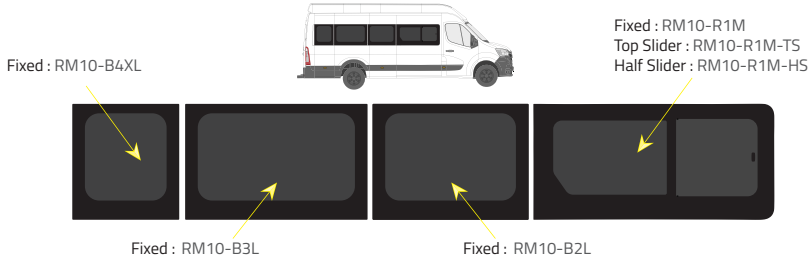

L4 - Long Wheelbase with Long overhang

Driver's side **without** a side loading door