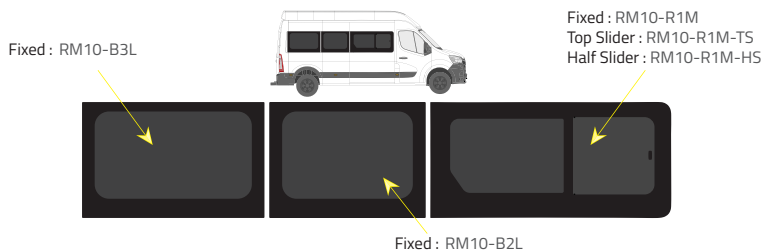

Fixed: RM10-B2M

Driver's side **with** a side loading door

Fixed: RM10-B52M

Passenger's side **with** a side loading door

Fixed: RM10-B52M

L2 - Medium Wheelbase (MWB)

Driver's side **without** a side loading door

Driver's side **with** a side loading door

Passenger's side **with** a side loading door

L3 FWD - Long Wheelbase (LWB)

Driver's side **without** a side loading door

Fixed: RM10-B2L

Driver's side **with** a side loading door

Fixed: RM10-B52L

Passenger's side **with** a side loading door

Fixed: RM10-B52L

Product Range

2 of 2

Colors

- Green (Clear) - 77% LT
- Privacy - 17% LT

Types of windows