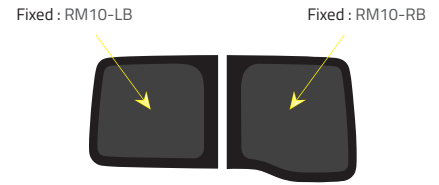

Rear barn doors