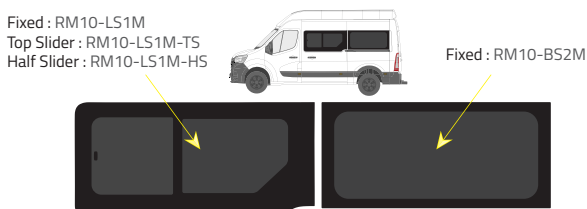

L1 - Short Wheelbase (SWB)

Driver's side **without** a side loading door

Passenger's side **with** a side loading door

L3 RWD - Medium Wheelbase with Long overhang

Driver's side **without** a side loading door

Fixed: RM10-B2M

Driver's side **with** a side loading door

Fixed: RM10-B52M

Passenger's side **with** a side loading door

Fixed: RM10-B52M

L2 - Medium Wheelbase (MWB)

Driver's side **without** a side loading door

Driver's side **with** a side loading door

Passenger's side **with** a side loading door

L3 FWD - Long Wheelbase (LWB)

Driver's side **without** a side loading door

Fixed: RM10-B2L

Driver's side **with** a side loading door