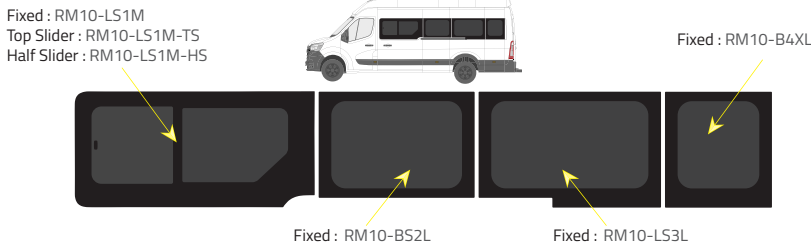

Fixed: RM10-B52L

Passenger's side **with** a side loading door

Fixed: RM10-B52L

Product Range

2 of 2

Colors

- Green (Clear) - 77% LT
- Privacy - 17% LT

Types of windows

L4 - Long Wheelbase with Long overhang

Driver's side **without** a side loading door

Rear barn doors

Driver's side **with** a side loading door

Universal Sliders

Passenger's side **with** a side loading door

Van lengths

L1

L2

L3 RWD

L3 FWD

L4

Why Use Us...

ALL OUR GLASS MEETS