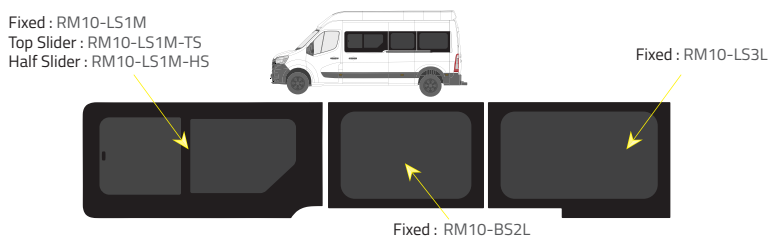

Fixed: RM10-B2M

Driver's side **with** a side loading door

Fixed: RM10-B52M

Passenger's side **with** a side loading door

Fixed: RM10-B52M

L2 - Medium Wheelbase (MWB)

Driver's side **without** a side loading door

Driver's side **with** a side loading door

Passenger's side **with** a side loading door

L3 FWD - Long Wheelbase (LWB)

Driver's side **without** a side loading door

Fixed: RM10-B2L

Driver's side **with** a side loading door

Fixed: RM10-B52L

Passenger's side **with** a side loading door

Fixed: RM10-B52L

Product Range

2 of 2

Colors

- Green (Clear) - 77% LT
- Privacy - 17% LT

Types of windows