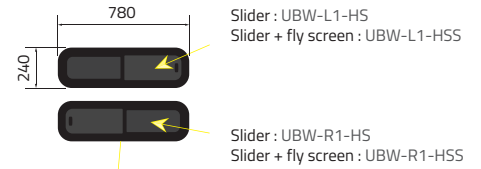

Product Range

2 of 2

Colors

- Green (Clear) - 77% LT
- Privacy - 17% LT

Types of windows

Fixed

Top Slider

Half Slider

L4 - Long Wheelbase with Long overhang

Driver's side **without** a side loading door

Rear barn doors

Driver's side **with** a side loading door

Universal Sliders

Passenger's side **with** a side loading door