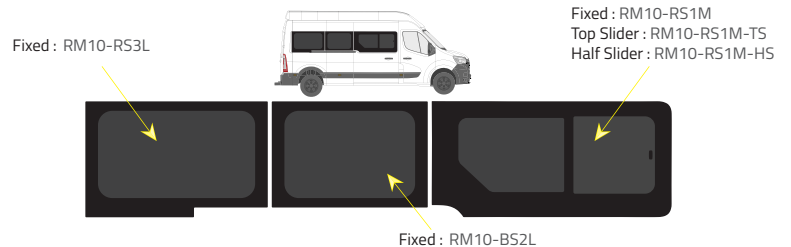

Driver's side **with** a side loading door

Passenger's side **with** a side loading door

L2 - Medium Wheelbase (MWB)

Driver's side **without** a side loading door

Driver's side **with** a side loading door

Passenger's side **with** a side loading door

L3 FWD - Long Wheelbase (LWB)

Driver's side **without** a side loading door

Driver's side **with** a side loading door

Passenger's side **with** a side loading door

Product Range

2 of 2

Colors

- Green (Clear) - 77% LT
- Privacy - 17% LT

Types of windows

Fixed

Top Slider

Half Slider