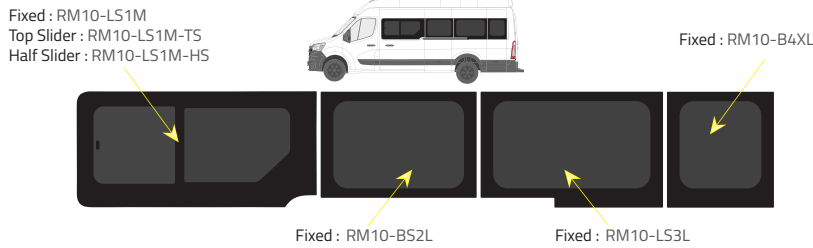

Product Range

2 of 2

Colors

- Green (Clear) - 77% LT
- Privacy - 17% LT

Types of windows

Fixed

Top Slider

Half Slider

L4 - Long Wheelbase with Long overhang

Driver's side **without** a side loading door

Rear barn doors

Driver's side **with** a side loading door

Universal Sliders

Passenger's side **with** a side loading door

Van lengths

L1

L2

L3 RWD

L3 FWD

L4

Why Use Us...

ALL OUR GLASS MEETS