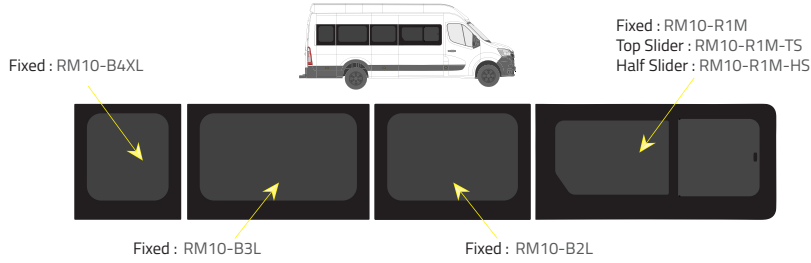

Product Range

2 of 2

Colors

- Green (Clear) - 77% LT
- Privacy - 17% LT

Types of windows

L4 - Long Wheelbase with Long overhang

Driver's side **without** a side loading door