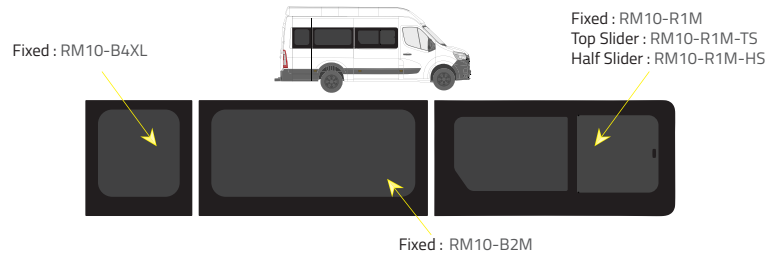

Product Range

1 of 2

Colors

-  Green (Clear) - 77% LT
-  Privacy - 17% LT

Types of windows

Fixed

Top Slider

Half Slider

L1 - Short Wheelbase (SWB)

Driver's side **without** a side loading door

Passenger's side **with** a side loading door

L3 RWD - Medium Wheelbase with Long overhang

Driver's side **without** a side loading door

Driver's side **with** a side loading door

Passenger's side **with** a side loading door

L2 - Medium Wheelbase (MWB)

Driver's side **without** a side loading door

Driver's side **with** a side loading door