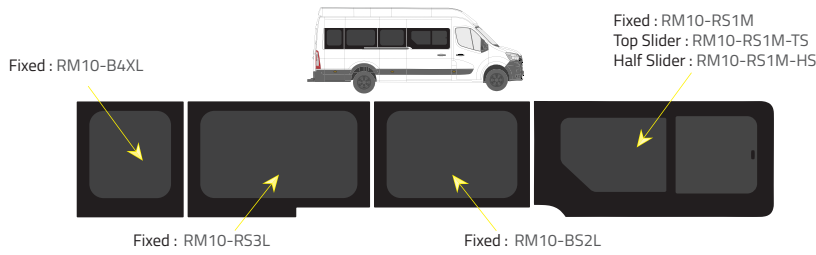

Product Range

2 of 2

Colors

- Green (Clear) - 77% LT
- Privacy - 17% LT

Types of windows

Fixed

Top Slider

Half Slider

L4 - Long Wheelbase with Long overhang

Driver's side **without** a side loading door

Rear barn doors

Driver's side **with** a side loading door

Universal Sliders

Passenger's side **with** a side loading door

Van lengths

L1

L2

L3 RWD

L3 FWD

L4

Why Use Us...

ALL OUR GLASS MEETS