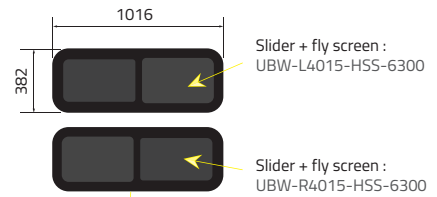

Product Range

2 of 2

Colors

- Green (Clear) - 77% LT
- Privacy - 17% LT

Types of windows

Fixed

Top Slider

Half Slider

L4 - Long Wheelbase with Long overhang

Driver's side **without** a side loading door

Rear barn doors

Driver's side **with** a side loading door

Universal Sliders

Passenger's side **with** a side loading door

Van lengths

L1

L2

L3 RWD

L3 FWD

L4

Why Use Us...

ALL OUR GLASS MEETS