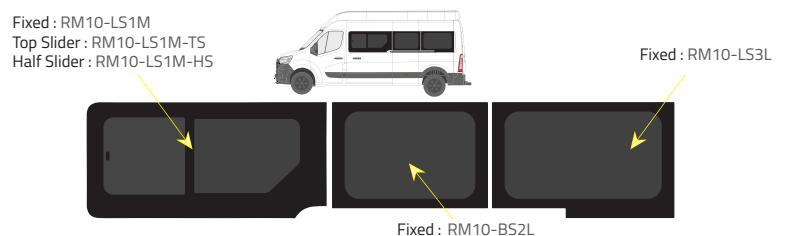

Driver's side **with** a side loading door

Passenger's side **with** a side loading door

L2 - Medium Wheelbase (MWB)

Driver's side **without** a side loading door

Driver's side **with** a side loading door

Passenger's side **with** a side loading door

L3 FWD - Long Wheelbase (LWB)

Driver's side **without** a side loading door

Driver's side **with** a side loading door

Passenger's side **with** a side loading door

Product Range

2 of 2

Colors

- Green (Clear) - 77% LT
- Privacy - 17% LT

Types of windows

Fixed

Top Slider

Half Slider