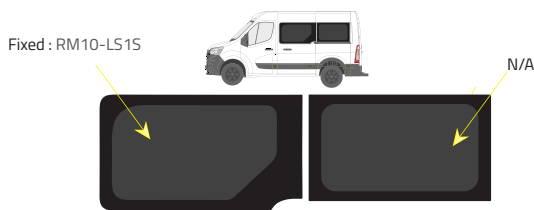

Product Range

1 of 2

Colors

-  Green (Clear) - 77% LT
-  Privacy - 17% LT

Types of windows

Fixed

Top Slider

Half Slider

L1 - Short Wheelbase (SWB)

Driver's side **without** a side loading door

Passenger's side **with** a side loading door

L3 RWD - Medium Wheelbase with Long overhang

Driver's side **without** a side loading door