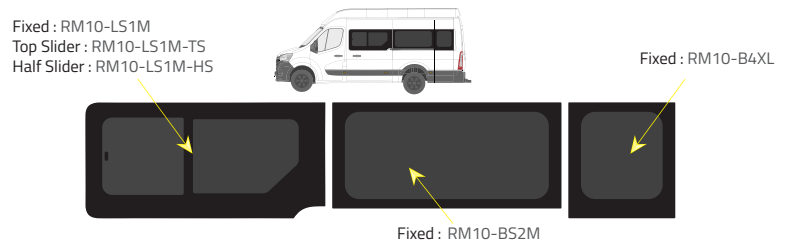

Product Range

1 of 2

Colors

-  Green (Clear) - 77% LT
-  Privacy - 17% LT

Types of windows

Fixed

Top Slider

Half Slider

L1 - Short Wheelbase (SWB)

Driver's side **without** a side loading door

Passenger's side **with** a side loading door

L3 RWD - Medium Wheelbase with Long overhang

Driver's side **without** a side loading door

Driver's side **with** a side loading door

Passenger's side **with** a side loading door

L2 - Medium Wheelbase (MWB)

Driver's side **without** a side loading door

Driver's side **with** a side loading door