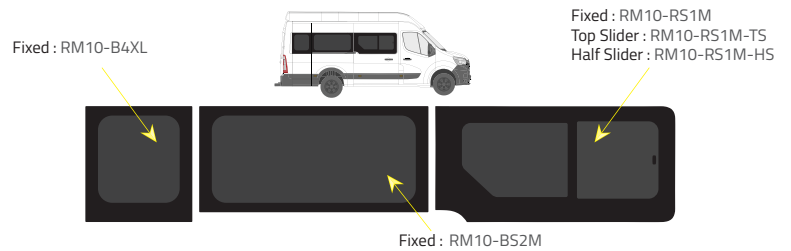

Product Range

1 of 2

Colors

-  Green (Clear) - 77% LT
-  Privacy - 17% LT

Types of windows

Fixed

Top Slider

Half Slider

L1 - Short Wheelbase (SWB)

Driver's side **without** a side loading door

Passenger's side **with** a side loading door

L3 RWD - Medium Wheelbase with Long overhang

Driver's side **without** a side loading door

Driver's side **with** a side loading door

Passenger's side **with** a side loading door

L2 - Medium Wheelbase (MWB)

Driver's side **without** a side loading door

Driver's side **with** a side loading door