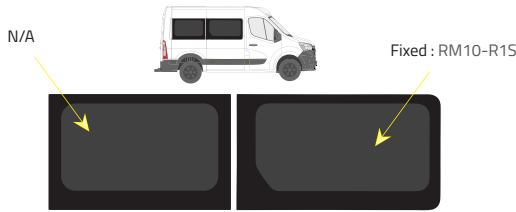

Product Range

1 of 2

Colors

-  Green (Clear) - 77% LT
-  Privacy - 17% LT

Types of windows

Fixed

Top Slider

Half Slider

L1 - Short Wheelbase (SWB)

Driver's side **without** a side loading door

Passenger's side **with** a side loading door

L3 RWD - Medium Wheelbase with Long overhang

Driver's side **without** a side loading door