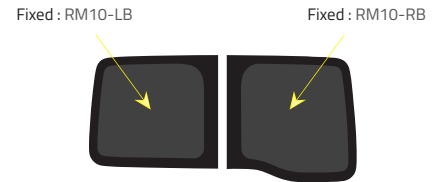

Rear barn doors