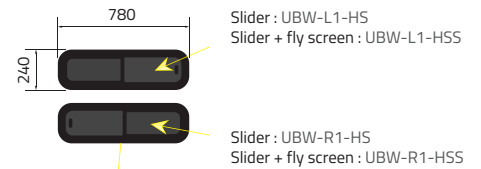

Product Range

2 of 2

Colors

- Green (Clear) - 77% LT
- Privacy - 17% LT

Types of windows

Fixed

Top Slider

Half Slider

L4 - Long Wheelbase with Long overhang

Driver's side **without** a side loading door

Rear barn doors

Driver's side **with** a side loading door

Universal Sliders

Passenger's side **with** a side loading door