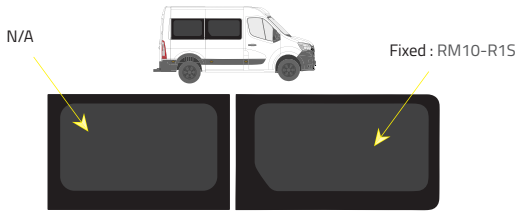

Product Range

1 of 2

Colors

- Green (Clear) - 77% LT
- Privacy - 17% LT

Types of windows

Fixed

Top Slider

Half Slider

L1 - Short Wheelbase (SWB)

Driver's side **without** a side loading door

Passenger's side **with** a side loading door

L3 RWD - Medium Wheelbase with Long overhang

Driver's side **without** a side loading door