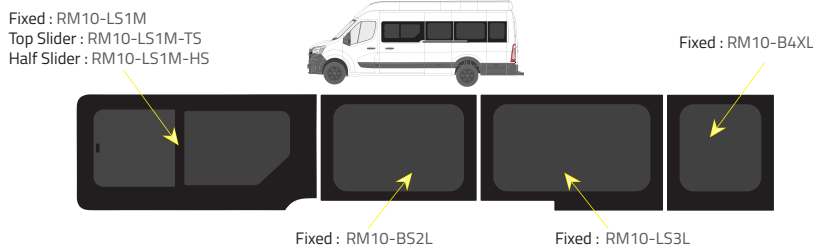

Product Range

2 of 2

Colors

- Green (Clear) - 77% LT
- Privacy - 17% LT

Types of windows

Fixed

Top Slider

Half Slider

L4 - Long Wheelbase with Long overhang

Driver's side **without** a side loading door

Rear barn doors

Driver's side **with** a side loading door

Universal Sliders

Passenger's side **with** a side loading door

Van lengths

L1

L2

L3 RWD

L3 FWD

L4

Why Use Us...

ALL OUR GLASS MEETS