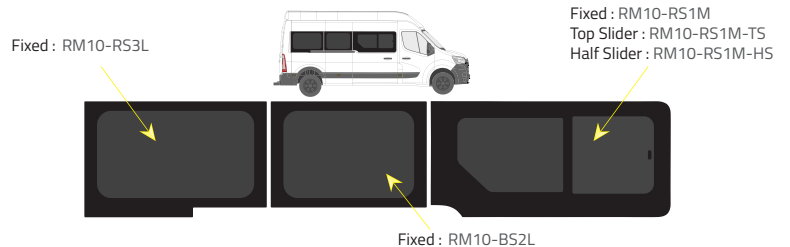

Driver's side **with** a side loading door

Passenger's side **with** a side loading door

L2 - Medium Wheelbase (MWB)

Driver's side **without** a side loading door

Driver's side **with** a side loading door

Passenger's side **with** a side loading door

L3 FWD - Long Wheelbase (LWB)

Driver's side **without** a side loading door

Driver's side **with** a side loading door

Passenger's side **with** a side loading door

Product Range

2 of 2

Colors

- Green (Clear) - 77% LT
- Privacy - 17% LT

Types of windows

Fixed

Top Slider

Half Slider