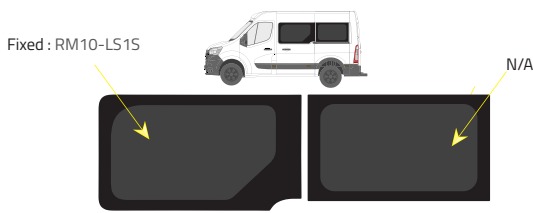

Product Range

1 of 2

Colors

- Green (Clear) - 77% LT
- Privacy - 17% LT

Types of windows

Fixed

Top Slider

Half Slider

L1 - Short Wheelbase (SWB)

Driver's side **without** a side loading door

Passenger's side **with** a side loading door

L3 RWD - Medium Wheelbase with Long overhang

Driver's side **without** a side loading door