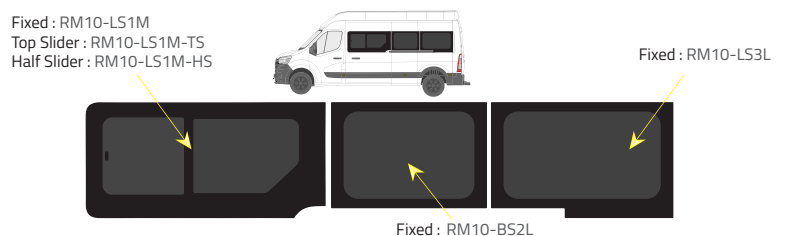

Driver's side **with** a side loading door

Passenger's side **with** a side loading door

L2 - Medium Wheelbase (MWB)

Driver's side **without** a side loading door

Driver's side **with** a side loading door

Passenger's side **with** a side loading door

L3 FWD - Long Wheelbase (LWB)

Driver's side **without** a side loading door

Driver's side **with** a side loading door

Passenger's side **with** a side loading door

Product Range

2 of 2

Colors

- Green (Clear) - 77% LT
- Privacy - 17% LT

Types of windows

Fixed

Top Slider

Half Slider