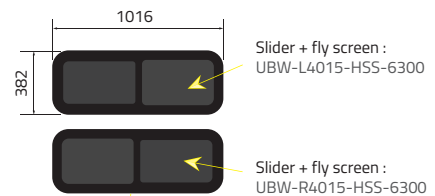

Product Range

2 of 2

Colors

- Green (Clear) - 77% LT
- Privacy - 17% LT

Types of windows

Fixed

Top Slider

Half Slider

L4 - Long Wheelbase with Long overhang

Driver's side **without** a side loading door

Rear barn doors

Driver's side **with** a side loading door

Universal Sliders

Passenger's side **with** a side loading door

Van lengths

L1

L2

L3 RWD

L3 FWD

L4

Why Use Us...

ALL OUR GLASS MEETS