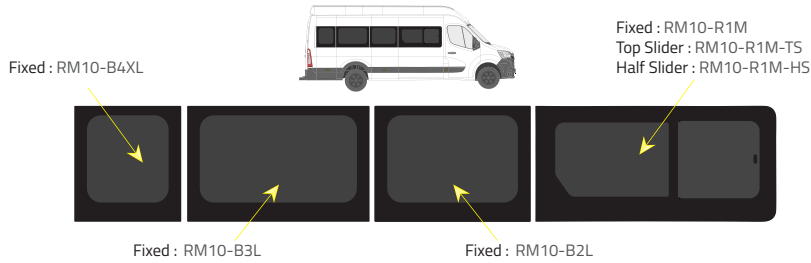

Product Range

2 of 2

Colors

- Green (Clear) - 77% LT
- Privacy - 17% LT

Types of windows

L4 - Long Wheelbase with Long overhang

Driver's side **without** a side loading door