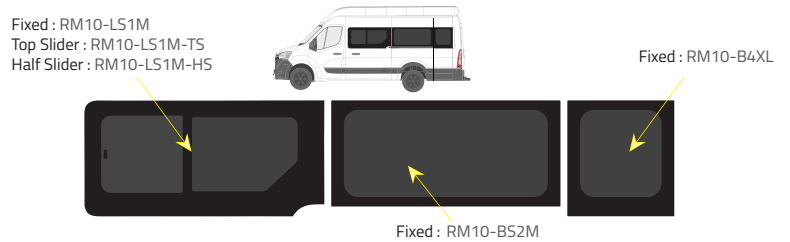

Product Range

1 of 2

Colors

- Green (Clear) - 77% LT
- Privacy - 17% LT

Types of windows

Fixed

Top Slider

Half Slider

L1 - Short Wheelbase (SWB)

Driver's side **without** a side loading door

Passenger's side **with** a side loading door

L3 RWD - Medium Wheelbase with Long overhang

Driver's side **without** a side loading door

Driver's side **with** a side loading door

Passenger's side **with** a side loading door

L2 - Medium Wheelbase (MWB)

Driver's side **without** a side loading door

Driver's side **with** a side loading door