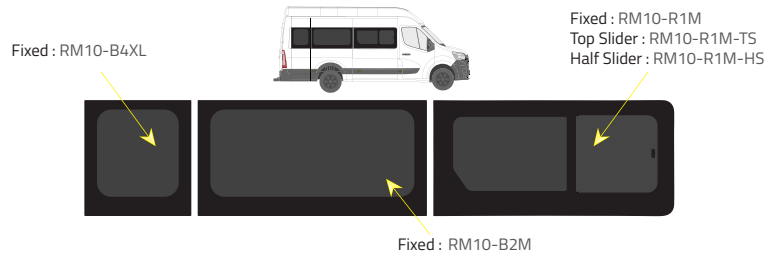

Product Range

1 of 2

Colors

- Green (Clear) - 77% LT
- Privacy - 17% LT

Types of windows

Fixed

Top Slider

Half Slider

L1 - Short Wheelbase (SWB)

Driver's side **without** a side loading door

Passenger's side **with** a side loading door

L3 RWD - Medium Wheelbase with Long overhang

Driver's side **without** a side loading door

Driver's side **with** a side loading door

Passenger's side **with** a side loading door

L2 - Medium Wheelbase (MWB)

Driver's side **without** a side loading door

Driver's side **with** a side loading door