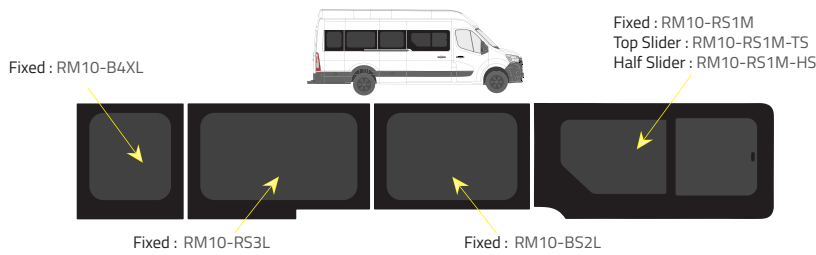

Product Range

2 of 2

Colors

- Green (Clear) - 77% LT
- Privacy - 17% LT

Types of windows

Fixed

Top Slider

Half Slider

L4 - Long Wheelbase with Long overhang

Driver's side **without** a side loading door

Rear barn doors

Driver's side **with** a side loading door

Universal Sliders

Passenger's side **with** a side loading door

Van lengths

L1

L2

L3 RWD

L3 FWD

L4

Why Use Us...

ALL OUR GLASS MEETS