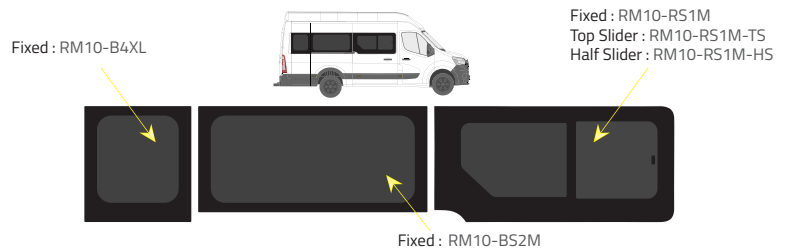

Product Range

1 of 2

Colors

- Green (Clear) - 77% LT
- Privacy - 17% LT

Types of windows

Fixed

Top Slider

Half Slider

L1 - Short Wheelbase (SWB)

Driver's side **without** a side loading door

Passenger's side **with** a side loading door

L3 RWD - Medium Wheelbase with Long overhang

Driver's side **without** a side loading door

Driver's side **with** a side loading door

Passenger's side **with** a side loading door

L2 - Medium Wheelbase (MWB)

Driver's side **without** a side loading door

Driver's side **with** a side loading door