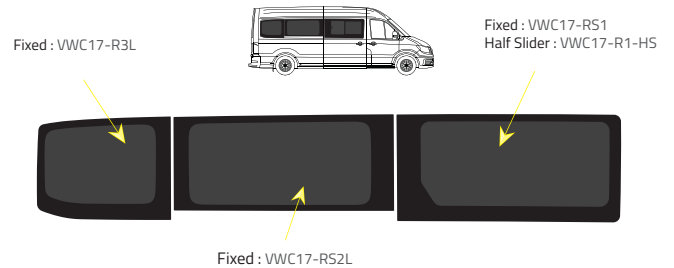

Product Range

Colors

- Green (Clear) - 77% LT
- Privacy - 17% LT

Types of windows

Half Slider

Fixed

L2 - Medium Wheelbase (MWB)

Driver's side **without** a side loading door

Driver's side **with** a side loading door

Passenger's side **with** a side loading door

Rear barn doors

L3 & L4 - Long Wheelbase (LWB) & Maxi (XLWB)

Driver's side **without** a side loading door

Driver's side **with** a side loading door