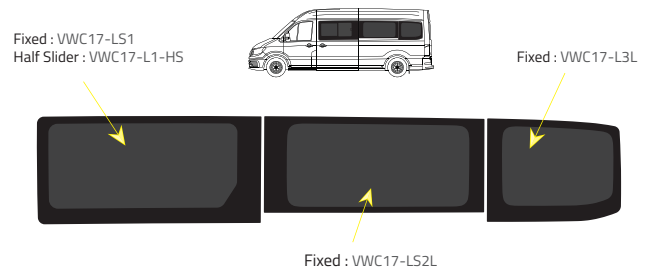

Passenger's side **with** a side loading door