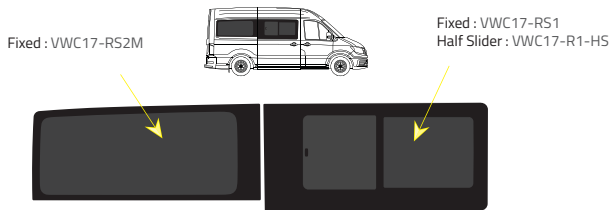

Product Range

Colors

- Green (Clear) - 77% LT
- Privacy - 17% LT

Types of windows

Half Slider

Fixed

L2 - Medium Wheelbase (MWB)

Driver's side **without** a side loading door

Driver's side **with** a side loading door

Passenger's side **with** a side loading door

Rear barn doors

L3 & L4 - Long Wheelbase (LWB) & Maxi (XLWB)

Driver's side **without** a side loading door

Driver's side **with** a side loading door