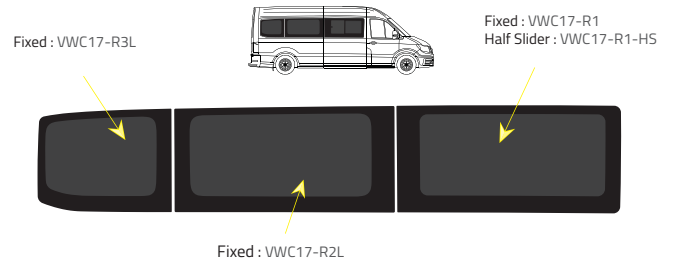

Product Range

Colors

- Green (Clear) - 77% LT
- Privacy - 17% LT

Types of windows

Half Slider

Fixed

L2 - Medium Wheelbase (MWB)

Driver's side **without** a side loading door

Driver's side **with** a side loading door

Passenger's side **with** a side loading door

Rear barn doors

L3 & L4 - Long Wheelbase (LWB) & Maxi (XLWB)

Driver's side **without** a side loading door

Driver's side **with** a side loading door