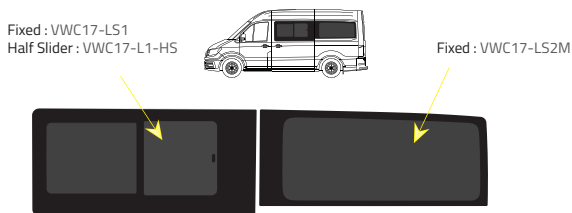

Product Range

Colors

- Green (Clear) - 77% LT
- Privacy - 17% LT

Types of windows

Half Slider

Fixed

L2 - Medium Wheelbase (MWB)

Driver's side **without** a side loading door

Driver's side **with** a side loading door

Passenger's side **with** a side loading door

Rear barn doors

L3 & L4 - Long Wheelbase (LWB) & Maxi (XLWB)

Driver's side **without** a side loading door

Driver's side **with** a side loading door