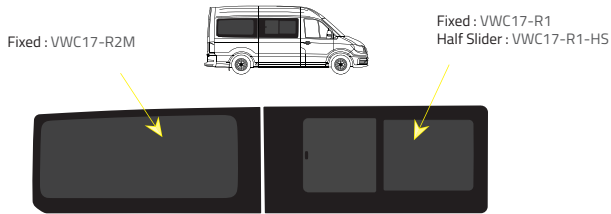

Product Range

Colors

- Green (Clear) - 77% LT
- Privacy - 17% LT

Types of windows

Half Slider

Fixed

L2 - Medium Wheelbase (MWB)

Driver's side **without** a side loading door

Driver's side **with** a side loading door

Passenger's side **with** a side loading door

Rear barn doors

L3 & L4 - Long Wheelbase (LWB) & Maxi (XLWB)

Driver's side **without** a side loading door

Driver's side **with** a side loading door