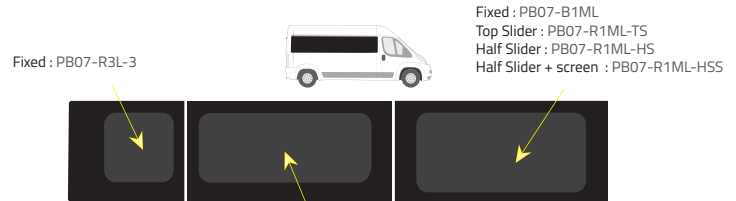

L3 (Long) - 3705 mm : **standard configuration**

Driver's side **without** a side loading door