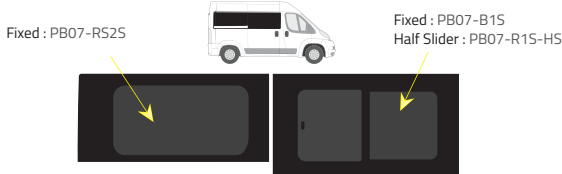

Colours

-  Green (Clear) - 77% LT
-  Privacy - 17% LT

Types of windows

L1 (Short) - 2670 mm

Driver's side **without** a side loading door

Driver's side **with** a side loading door

Passenger's side **with** a side loading door