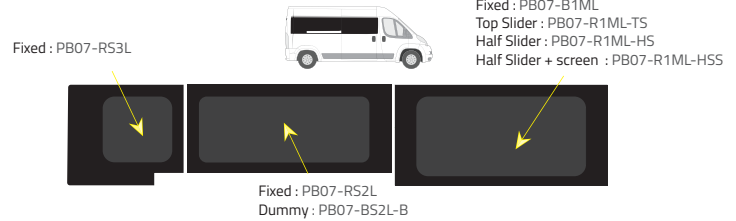

Driver's side **with** a side loading door