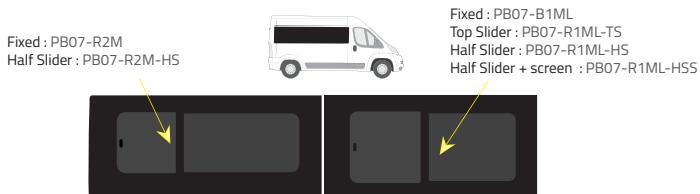

L2 (Medium) - 3120 mm

Driver's side **without** a side loading door