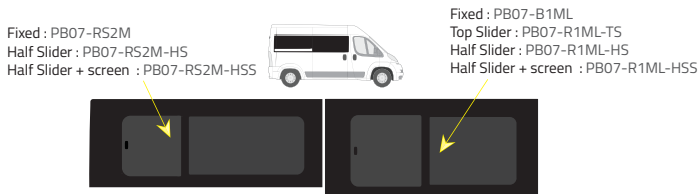

Driver's side **with** a side loading door