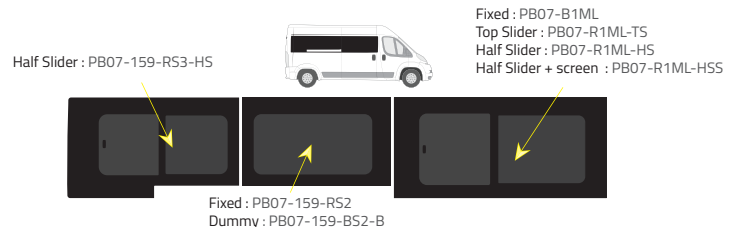

Colours

-  Green (Clear) - 77% LT
-  Privacy - 17% LT

Types of windows

L1 (Short) - 2670 mm

Driver's side **without** a side loading door

Driver's side **with** a side loading door

Passenger's side **with** a side loading door

Driver's side **without** a side loading door

Driver's side **with** a side loading door

Passenger's side **with** a side loading door

L3 (Long) - 3705 mm : **rear slider configuration**

Driver's side **without** a side loading door

Driver's side **with** a side loading door

Passenger's side **with** a side loading door

Colours

- Green (Clear) - 77% LT
- Privacy - 17% LT

Types of windows

L4 (Extra long) - 4070 mm

Driver's side **without** a side loading door

- Fixed : PB07-R3XL-3
- Half Slider : PB07-R3XL-HS
- Half Slider + screen : PB07-R3XL-HSS

- Fixed : PB07-B1ML
- Top Slider : PB07-R1ML-TS
- Half Slider : PB07-R1ML-HS
- Half Slider + screen : PB07-R1ML-HSS