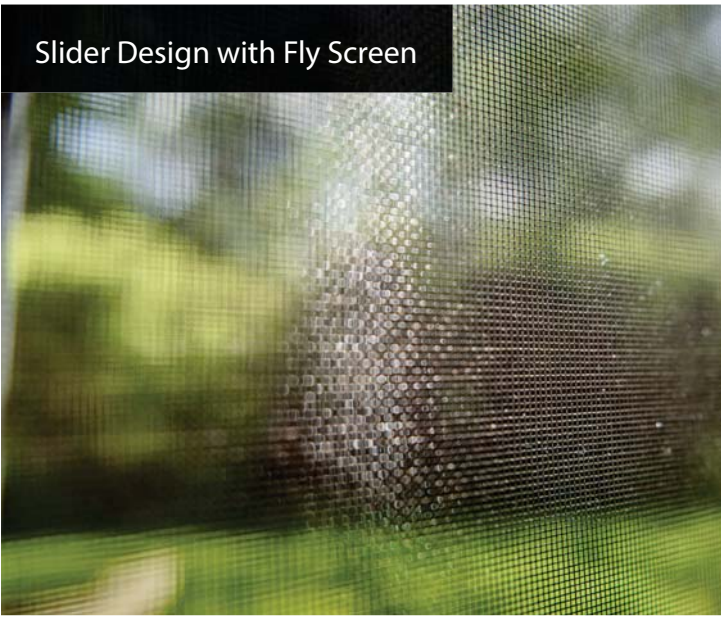

Slider Design with Fly Screen