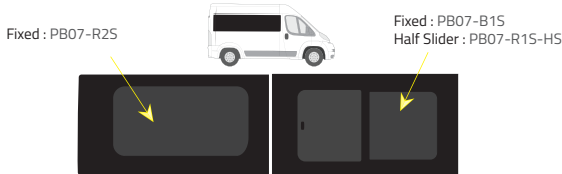

Colours

-  Green (Clear) - 77% LT
-  Privacy - 17% LT

Types of windows

L1 (Short) - 2670 mm

Driver's side **without** a side loading door

Driver's side **with** a side loading door

Passenger's side **with** a side loading door