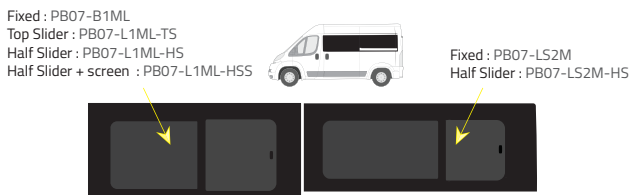

Colours

-  Green (Clear) - 77% LT
-  Privacy - 17% LT

Types of windows

L1 (Short) - 2670 mm

Driver's side **without** a side loading door

Driver's side **with** a side loading door

Passenger's side **with** a side loading door

L2 (Medium) - 3120 mm

Driver's side **without** a side loading door

Driver's side **with** a side loading door

Passenger's side **with** a side loading door

L3 (Long) - 3705 mm : **standard configuration**

Driver's side **with** a side loading door

Passenger's side **with** a side loading door

Colours

- Green (Clear) - 77% LT
- Privacy - 17% LT

Types of windows

L4 (Extra long) - 4070 mm

Driver's side **without** a side loading door