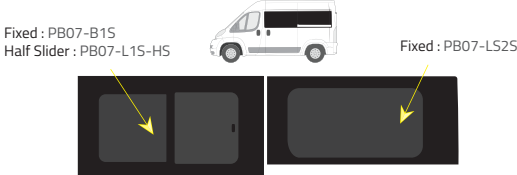

Colours

-  Green (Clear) - 77% LT
-  Privacy - 17% LT

Types of windows

L1 (Short) - 2670 mm

Driver's side **without** a side loading door

Driver's side **with** a side loading door

Passenger's side **with** a side loading door