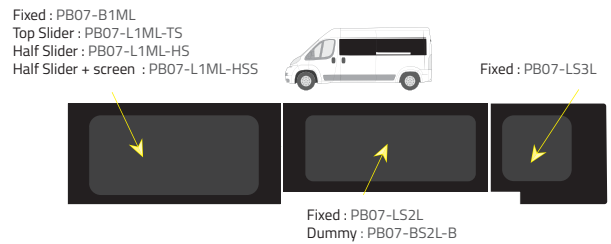

Passenger's side **with** a side loading door