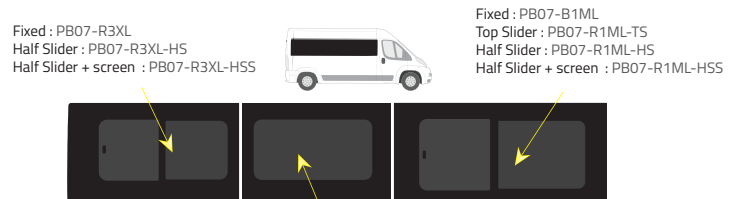

Driver's side **without** a side loading door

Driver's side **with** a side loading door

Passenger's side **with** a side loading door

L3 (Long) - 3705 mm : **rear slider configuration**

Driver's side **without** a side loading door

Driver's side **with** a side loading door

Passenger's side **with** a side loading door

Colours

- Green (Clear) - 77% LT
- Privacy - 17% LT

Types of windows

L4 (Extra long) - 4070 mm

Driver's side **without** a side loading door