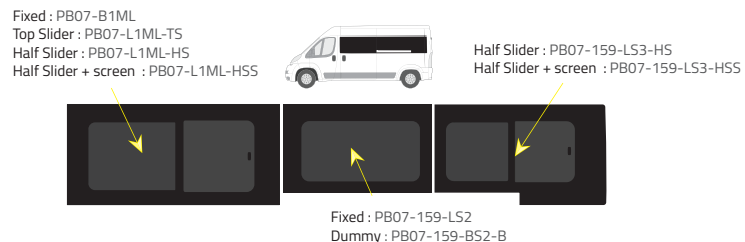

Colours

-  Green (Clear) - 77% LT
-  Privacy - 17% LT

Types of windows

L1 (Short) - 2670 mm

Driver's side **without** a side loading door

Driver's side **with** a side loading door

Passenger's side **with** a side loading door

Driver's side **without** a side loading door

Driver's side **with** a side loading door

Passenger's side **with** a side loading door

L3 (Long) - 3705 mm : **rear slider configuration**

Driver's side **without** a side loading door

Driver's side **with** a side loading door

Passenger's side **with** a side loading door

Colours

- Green (Clear) - 77% LT
- Privacy - 17% LT

Types of windows

L4 (Extra long) - 4070 mm

Driver's side **without** a side loading door