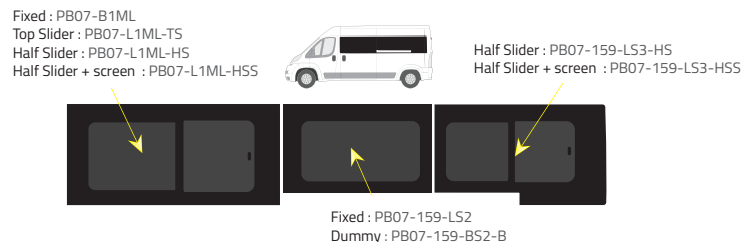

Colours

-  Green (Clear) - 77% LT
-  Privacy - 17% LT

Types of windows

L1 (Short) - 2670 mm

Driver's side **without** a side loading door

Driver's side **with** a side loading door

Passenger's side **with** a side loading door

Driver's side **without** a side loading door

Driver's side **with** a side loading door

Passenger's side **with** a side loading door

L3 (Long) - 3705 mm : **rear slider configuration**

Driver's side **without** a side loading door

Driver's side **with** a side loading door

Passenger's side **with** a side loading door

Colours

-  Green (Clear) - 77% LT
-  Privacy - 17% LT

Types of windows

Fixed

Dummy

Top Slider