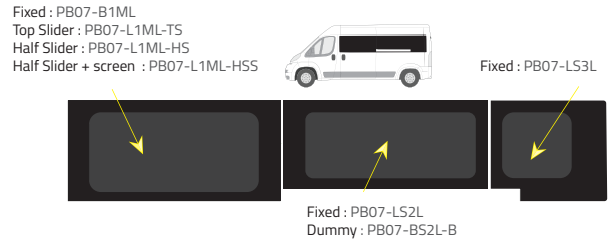

Passenger's side **with** a side loading door