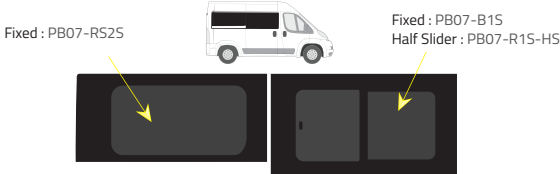

Colours

-  Green (Clear) - 77% LT
-  Privacy - 17% LT

Types of windows

L1 (Short) - 2670 mm

Driver's side **without** a side loading door

Driver's side **with** a side loading door

Passenger's side **with** a side loading door