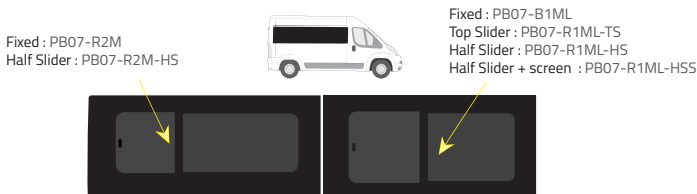

L2 (Medium) - 3120 mm

Driver's side **without** a side loading door