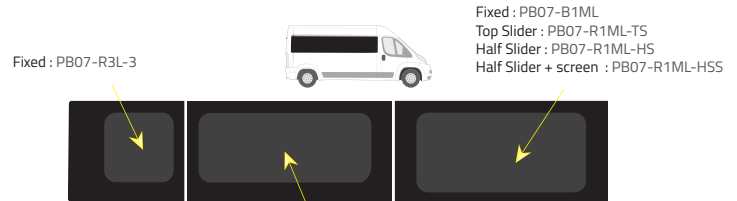

L3 (Long) - 3705 mm : **standard configuration**

Driver's side **without** a side loading door