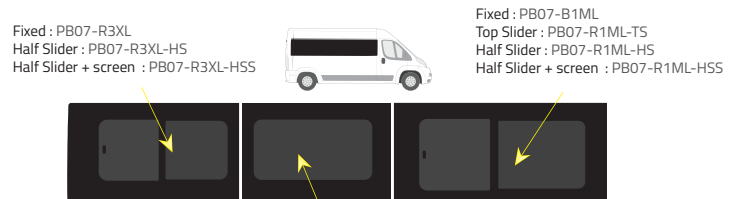

Driver's side **without** a side loading door

Driver's side **with** a side loading door

Passenger's side **with** a side loading door

L3 (Long) - 3705 mm : **rear slider configuration**

Driver's side **without** a side loading door

Driver's side **with** a side loading door

Passenger's side **with** a side loading door

Colours

-  Green (Clear) - 77% LT
-  Privacy - 17% LT

Types of windows

Fixed

Dummy

Top Slider