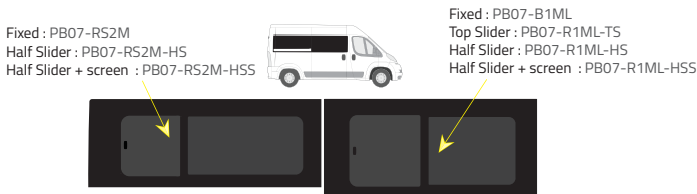

Driver's side **with** a side loading door