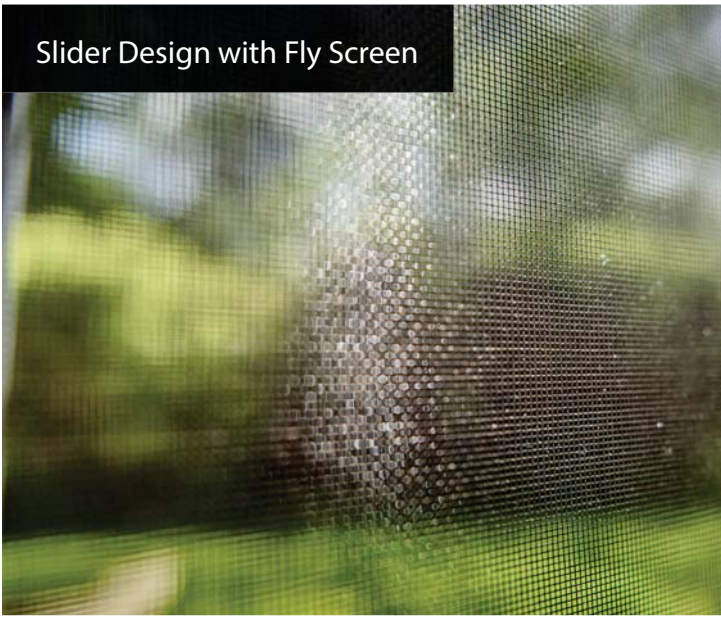

Slider Design with Fly Screen