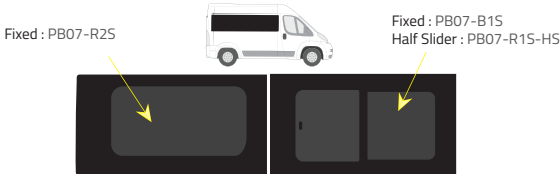

Colours

-  Green (Clear) - 77% LT
-  Privacy - 17% LT

Types of windows

L1 (Short) - 2670 mm

Driver's side **without** a side loading door

Driver's side **with** a side loading door

Passenger's side **with** a side loading door