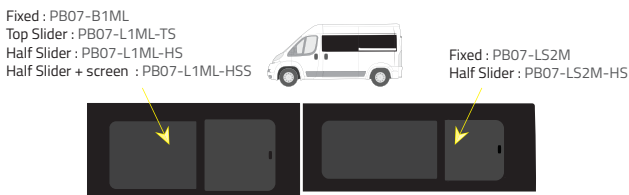

Colours

-  Green (Clear) - 77% LT
-  Privacy - 17% LT

Types of windows

L1 (Short) - 2670 mm

Driver's side **without** a side loading door

Driver's side **with** a side loading door

Passenger's side **with** a side loading door

L2 (Medium) - 3120 mm

Driver's side **without** a side loading door

Driver's side **with** a side loading door

Passenger's side **with** a side loading door

L3 (Long) - 3705 mm : **standard configuration**

Driver's side **with** a side loading door

Passenger's side **with** a side loading door

Colours

-  Green (Clear) - 77% LT
-  Privacy - 17% LT

Types of windows

Fixed

Dummy

Top Slider