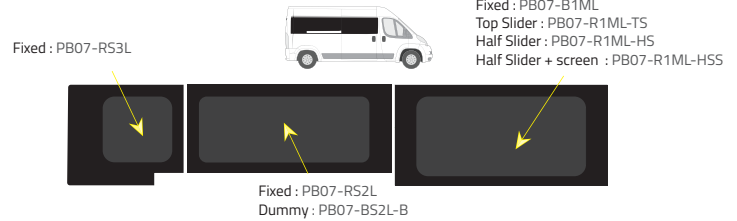

Driver's side **with** a side loading door