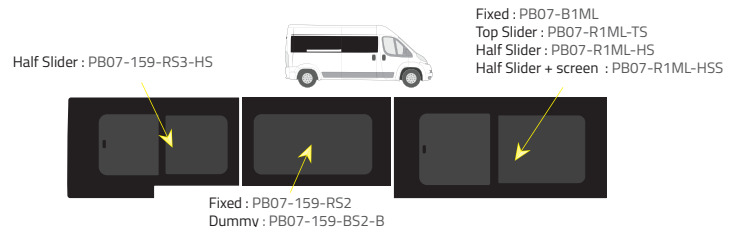

Colours

-  Green (Clear) - 77% LT
-  Privacy - 17% LT

Types of windows

L1 (Short) - 2670 mm

Driver's side **without** a side loading door

Driver's side **with** a side loading door

Passenger's side **with** a side loading door

Driver's side **without** a side loading door

Driver's side **with** a side loading door

Passenger's side **with** a side loading door

L3 (Long) - 3705 mm : **rear slider configuration**

Driver's side **without** a side loading door

Driver's side **with** a side loading door

Passenger's side **with** a side loading door

Colours

-  Green (Clear) - 77% LT
-  Privacy - 17% LT

Types of windows

Fixed

Dummy

Top Slider