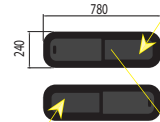

Half Slider

Universal Windows

Slider : UBW-R1-HS
Slider + screen : UBW-R1-HSS