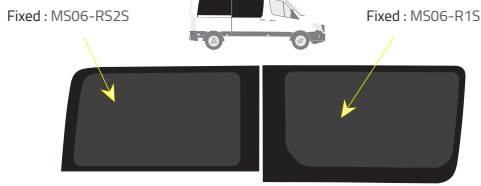

### Short Wheelbase (SWB) - 3250mm

Driver's side **without** a side loading door

Driver's side **with** a side loading door

Passenger's side **with** a side loading door