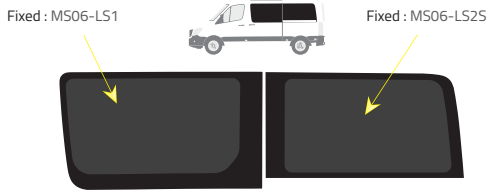

### Short Wheelbase (SWB) - 3250mm

Driver's side **without** a side loading door

Driver's side **with** a side loading door

Passenger's side **with** a side loading door

### Long Wheelbases (LWB) & Extended (XLWB) - 4325mm

Driver's side **without** a side loading door

- Fixed : MS06-R3L
- Top Slider : MS06-R3L-TS
- Half Slider : MS06-R3L-HS
- Half Slider + screen : MS06-R3L-HSS