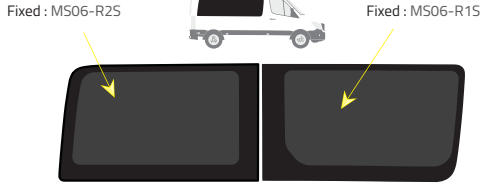

Short Wheelbase (SWB) - 3250mm

Driver's side **without** a side loading door