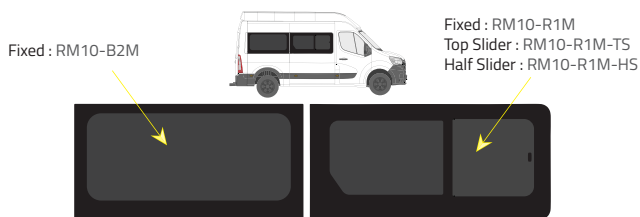

Colors

-  Green (Clear) - 77% LT
-  Privacy - 17% LT

Types of windows

Fixed

Top Slider

Half Slider

L1 - Short Wheelbase (SWB)

Driver's side **without** a side loading door

Passenger's side **with** a side loading door

L3 RWD - Medium Wheelbase with Long overhang

Driver's side **without** a side loading door

Fixed: RM10-B2M

Driver's side **with** a side loading door

Fixed: RM10-B52M

Passenger's side **with** a side loading door

Fixed: RM10-B52M

L2 - Medium Wheelbase (MWB)

Driver's side **without** a side loading door

Driver's side **with** a side loading door

Passenger's side **with** a side loading door