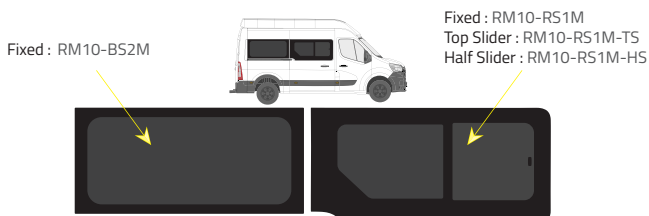

Colors

-  Green (Clear) - 77% LT
-  Privacy - 17% LT

Types of windows

Fixed

Top Slider

Half Slider

L1 - Short Wheelbase (SWB)

Driver's side **without** a side loading door

Passenger's side **with** a side loading door

Fixed: RM10-B52M

L2 - Medium Wheelbase (MWB)

Driver's side **without** a side loading door

Driver's side **with** a side loading door

Passenger's side **with** a side loading door

L3 FWD - Long Wheelbase (LWB)

Driver's side **without** a side loading door

Fixed: RM10-B2L

Driver's side **with** a side loading door

Fixed: RM10-B52L

Passenger's side **with** a side loading door

Fixed: RM10-B52L