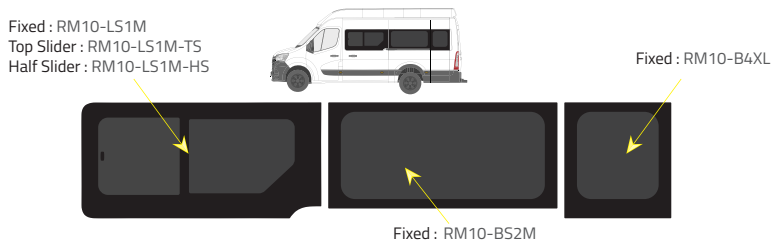

Colors

-  Green (Clear) - 77% LT
-  Privacy - 17% LT

Types of windows

Fixed

Top Slider

Half Slider

L1 - Short Wheelbase (SWB)

Driver's side **without** a side loading door

Passenger's side **with** a side loading door

L3 RWD - Medium Wheelbase with Long overhang

Driver's side **without** a side loading door

Fixed: RM10-B2M

Driver's side **with** a side loading door

Fixed: RM10-B52M

Passenger's side **with** a side loading door

Fixed: RM10-B52M

L2 - Medium Wheelbase (MWB)

Driver's side **without** a side loading door

Driver's side **with** a side loading door

Passenger's side **with** a side loading door