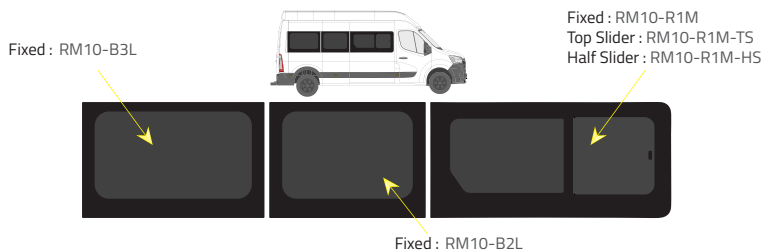

Colors

-  Green (Clear) - 77% LT
-  Privacy - 17% LT

Types of windows

Fixed

Top Slider

Half Slider

L1 - Short Wheelbase (SWB)

Driver's side **without** a side loading door

Passenger's side **with** a side loading door

L3 RWD - Medium Wheelbase with Long overhang

Driver's side **without** a side loading door

Fixed: RM10-B2M

Driver's side **with** a side loading door

Fixed: RM10-B52M

Passenger's side **with** a side loading door

Fixed: RM10-B52M

L2 - Medium Wheelbase (MWB)

Driver's side **without** a side loading door

Driver's side **with** a side loading door

Passenger's side **with** a side loading door

L3 FWD - Long Wheelbase (LWB)

Driver's side **without** a side loading door

Fixed: RM10-B2L

Driver's side **with** a side loading door

Fixed: RM10-B52L

Passenger's side **with** a side loading door

Fixed: RM10-B52L