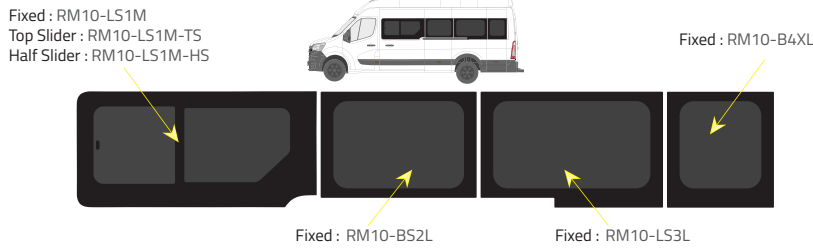

Product Range

2 of 2

Colors

- Green (Clear) - 77% LT
- Privacy - 17% LT

Types of windows

Fixed

Top Slider

Half Slider

L4 - Long Wheelbase with Long overhang

Driver's side **without** a side loading door

Rear barn doors

Driver's side **with** a side loading door

Universal Sliders

Passenger's side **with** a side loading door

Van lengths

L1

L2

L3 RWD

L3 FWD

L4

Why Use Us...

ALL OUR GLASS MEETS