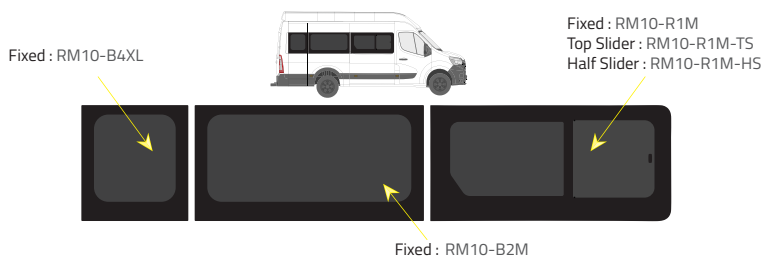

Colors

-  Green (Clear) - 77% LT
-  Privacy - 17% LT

Types of windows

Fixed

Top Slider

Half Slider

L1 - Short Wheelbase (SWB)

Driver's side **without** a side loading door

Passenger's side **with** a side loading door

L3 RWD - Medium Wheelbase with Long overhang

Driver's side **without** a side loading door

Fixed: RM10-B2M

Driver's side **with** a side loading door

Fixed: RM10-B52M

Passenger's side **with** a side loading door

Fixed: RM10-B52M

L2 - Medium Wheelbase (MWB)

Driver's side **without** a side loading door

Driver's side **with** a side loading door

Passenger's side **with** a side loading door