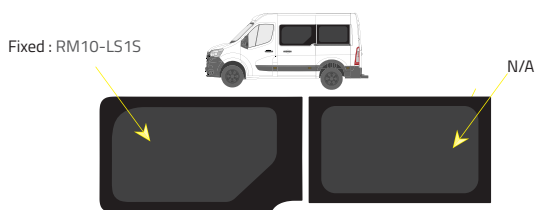

Passenger's side **with** a side loading door