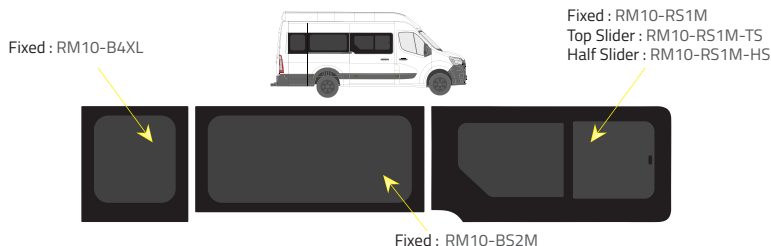

Colors

-  Green (Clear) - 77% LT
-  Privacy - 17% LT

Types of windows

Fixed

Top Slider

Half Slider

L1 - Short Wheelbase (SWB)

Driver's side **without** a side loading door

Passenger's side **with** a side loading door

L3 RWD - Medium Wheelbase with Long overhang

Driver's side **without** a side loading door

Fixed: RM10-B2M

Driver's side **with** a side loading door

Fixed: RM10-B52M

Passenger's side **with** a side loading door

Fixed: RM10-B52M

L2 - Medium Wheelbase (MWB)

Driver's side **without** a side loading door

Driver's side **with** a side loading door

Passenger's side **with** a side loading door