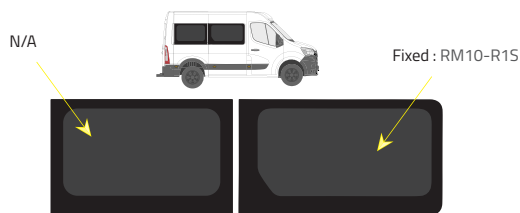

Colors

-  Green (Clear) - 77% LT
-  Privacy - 17% LT

Types of windows

Fixed

Top Slider

Half Slider

L1 - Short Wheelbase (SWB)

Driver's side **without** a side loading door