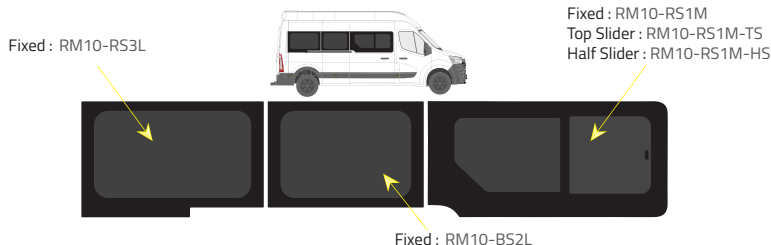

Passenger's side **with** a side loading door

L3 RWD - Medium Wheelbase with Long overhang

Driver's side **without** a side loading door

Fixed: RM10-B2M

Driver's side **with** a side loading door

Fixed: RM10-B52M

Passenger's side **with** a side loading door

Fixed: RM10-B52M

L2 - Medium Wheelbase (MWB)

Driver's side **without** a side loading door

Driver's side **with** a side loading door

Passenger's side **with** a side loading door

L3 FWD - Long Wheelbase (LWB)

Driver's side **without** a side loading door

Fixed: RM10-B2L

Driver's side **with** a side loading door

Fixed: RM10-B52L

Passenger's side **with** a side loading door

Fixed: RM10-B52L