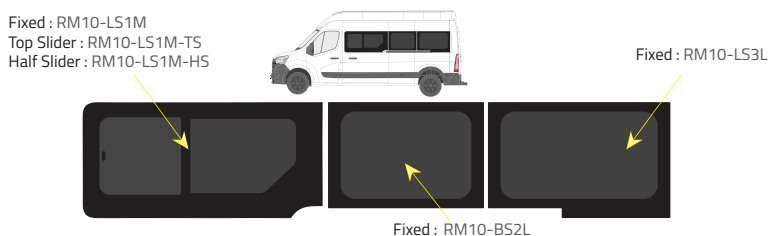

Passenger's side **with** a side loading door

Fixed: RM10-B52M

L2 - Medium Wheelbase (MWB)

Driver's side **without** a side loading door

Driver's side **with** a side loading door

Passenger's side **with** a side loading door

L3 FWD - Long Wheelbase (LWB)

Driver's side **without** a side loading door

Fixed: RM10-B2L

Driver's side **with** a side loading door

Fixed: RM10-B52L

Passenger's side **with** a side loading door

Fixed: RM10-B52L

Product Range

2 of 2

Colors

- Green (Clear) - 77% LT
- Privacy - 17% LT

Types of windows

Fixed

Top Slider

Half Slider