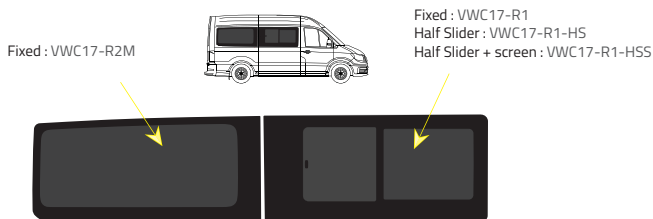

- Green (Clear) - 77% LT
- Privacy - 17% LT

Types of windows

Fixed

Half Slider

Half Slider + screen

L2 - Medium Wheelbase (MWB)

Driver's side **without** a side loading door

L3 & L4 - Long Wheelbase (LWB) & Maxi (XLWB)

Driver's side **without** a side loading door

Driver's side **with** a side loading door

Driver's side **with** a side loading door

Passenger's side **with** a side loading door

Passenger's side **with** a side loading door