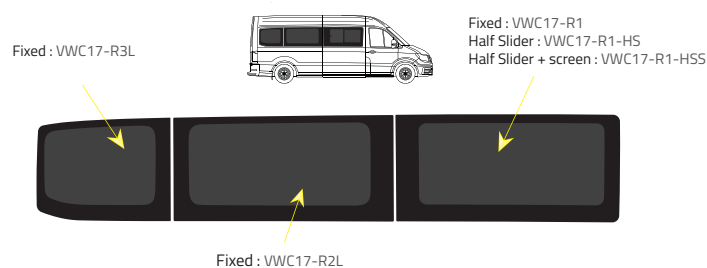

- Green (Clear) - 77% LT
- Privacy - 17% LT

Types of windows

Fixed

Half Slider

Half Slider + screen

L2 - Medium Wheelbase (MWB)

Driver's side **without** a side loading door

L3 & L4 - Long Wheelbase (LWB) & Maxi (XLWB)

Driver's side **without** a side loading door

Driver's side **with** a side loading door

Driver's side **with** a side loading door

Passenger's side **with** a side loading door

Passenger's side **with** a side loading door