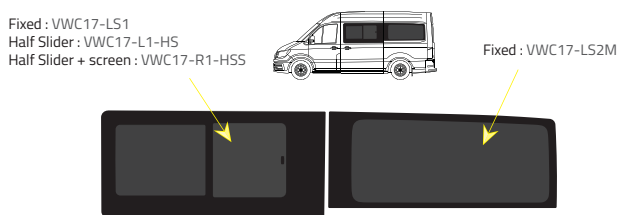

- Green (Clear) - 77% LT
- Privacy - 17% LT

Types of windows

Fixed

Half Slider

Half Slider + screen

L2 - Medium Wheelbase (MWB)

Driver's side **without** a side loading door

L3 & L4 - Long Wheelbase (LWB) & Maxi (XLWB)

Driver's side **without** a side loading door

Driver's side **with** a side loading door

Driver's side **with** a side loading door

Passenger's side **with** a side loading door

Passenger's side **with** a side loading door