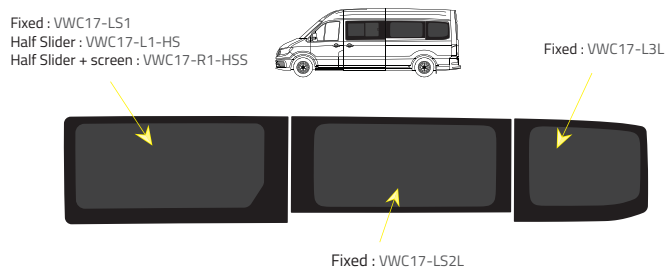

- Green (Clear) - 77% LT
- Privacy - 17% LT

Types of windows

Fixed

Half Slider

Half Slider + screen

L2 - Medium Wheelbase (MWB)

Driver's side **without** a side loading door

L3 & L4 - Long Wheelbase (LWB) & Maxi (XLWB)

Driver's side **without** a side loading door

Driver's side **with** a side loading door

Driver's side **with** a side loading door

Passenger's side **with** a side loading door

Passenger's side **with** a side loading door