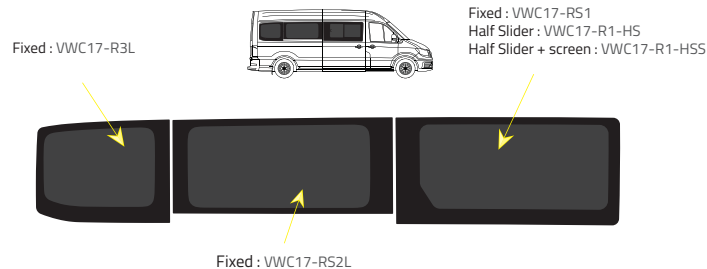

- Green (Clear) - 77% LT
- Privacy - 17% LT

Types of windows

Fixed

Half Slider

Half Slider + screen

L2 - Medium Wheelbase (MWB)

Driver's side **without** a side loading door

L3 & L4 - Long Wheelbase (LWB) & Maxi (XLWB)

Driver's side **without** a side loading door

Driver's side **with** a side loading door

Driver's side **with** a side loading door

Passenger's side **with** a side loading door

Passenger's side **with** a side loading door