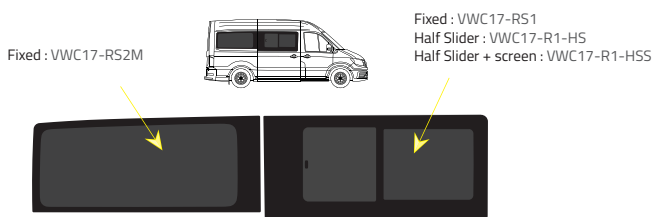

- Green (Clear) - 77% LT
- Privacy - 17% LT

Types of windows

Fixed

Half Slider

Half Slider + screen

L2 - Medium Wheelbase (MWB)

Driver's side **without** a side loading door

L3 & L4 - Long Wheelbase (LWB) & Maxi (XLWB)

Driver's side **without** a side loading door

Driver's side **with** a side loading door

Driver's side **with** a side loading door

Passenger's side **with** a side loading door

Passenger's side **with** a side loading door