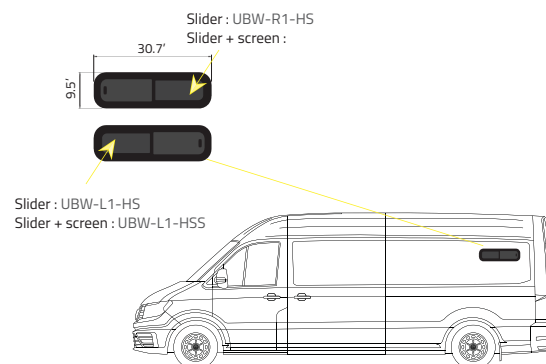

Universal Windows