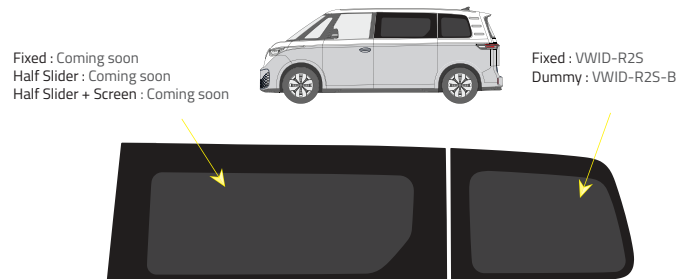

Driver's side

Driver's side

Passenger's side

Passenger's side

Barn doors

Tailgate

Fixed : VWID-TB
Fixed +wires +hole : VWID-TB-WH

Half Slider - Internal view