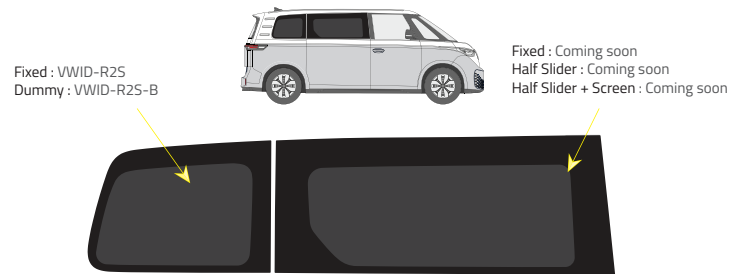

- Green (Clear) - 77% LT
- Privacy - 17% LT

Types of windows

Fixed

Dummy

Half Slider

Half Slider + screen

L1 - Short Wheelbase (2989mm)

L2 - Long Wheelbase (3239mm)

Driver's side

Driver's side

Passenger's side

Passenger's side

Barn doors

Tailgate

Fixed : VWID-TB
Fixed +wires +hole : VWID-TB-WH

Half Slider - Internal view