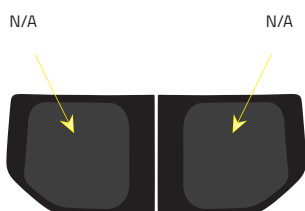

- Green (Clear) - 77% LT
- Privacy - 17% LT

Types of windows

Fixed

Dummy

Half Slider

Half Slider + screen

L1 - Short Wheelbase (2989mm)

L2 - Long Wheelbase (3239mm)

Driver's side

Driver's side

Passenger's side

Passenger's side

Barn doors

Tailgate

Fixed : VWID-TB
Fixed +wires +hole : VWID-TB-WH

Half Slider - Internal view