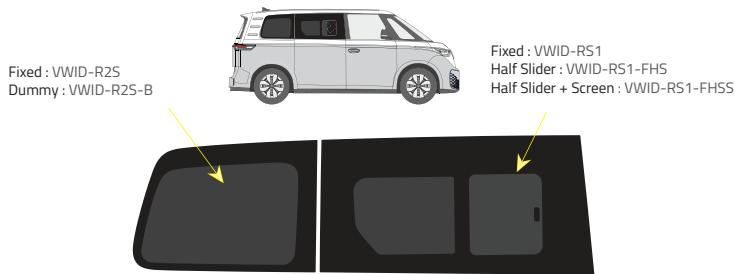

- Green (Clear) - 77% LT
- Privacy - 17% LT

Types of windows

Fixed

Dummy

Half Slider

Half Slider + screen

L1 - Short Wheelbase (2989mm)

L2 - Long Wheelbase (3239mm)

Driver's side

Driver's side

Passenger's side

Passenger's side

Barn doors

Tailgate

Fixed : VWID-TB
Fixed +wires +hole : VWID-TB-WH

Half Slider - Internal view