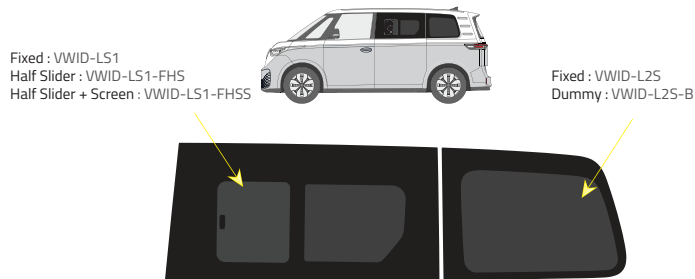

- Green (Clear) - 77% LT
- Privacy - 17% LT

Types of windows

Fixed

Dummy

Half Slider

Half Slider + screen

L1 - Short Wheelbase (2989mm)

L2 - Long Wheelbase (3239mm)

Driver's side

Driver's side

Passenger's side

Passenger's side

Barn doors

Tailgate

Fixed : VWID-TB
Fixed +wires +hole : VWID-TB-WH

Half Slider - Internal view