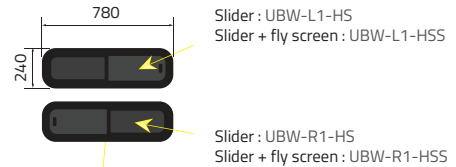

Universal Sliders